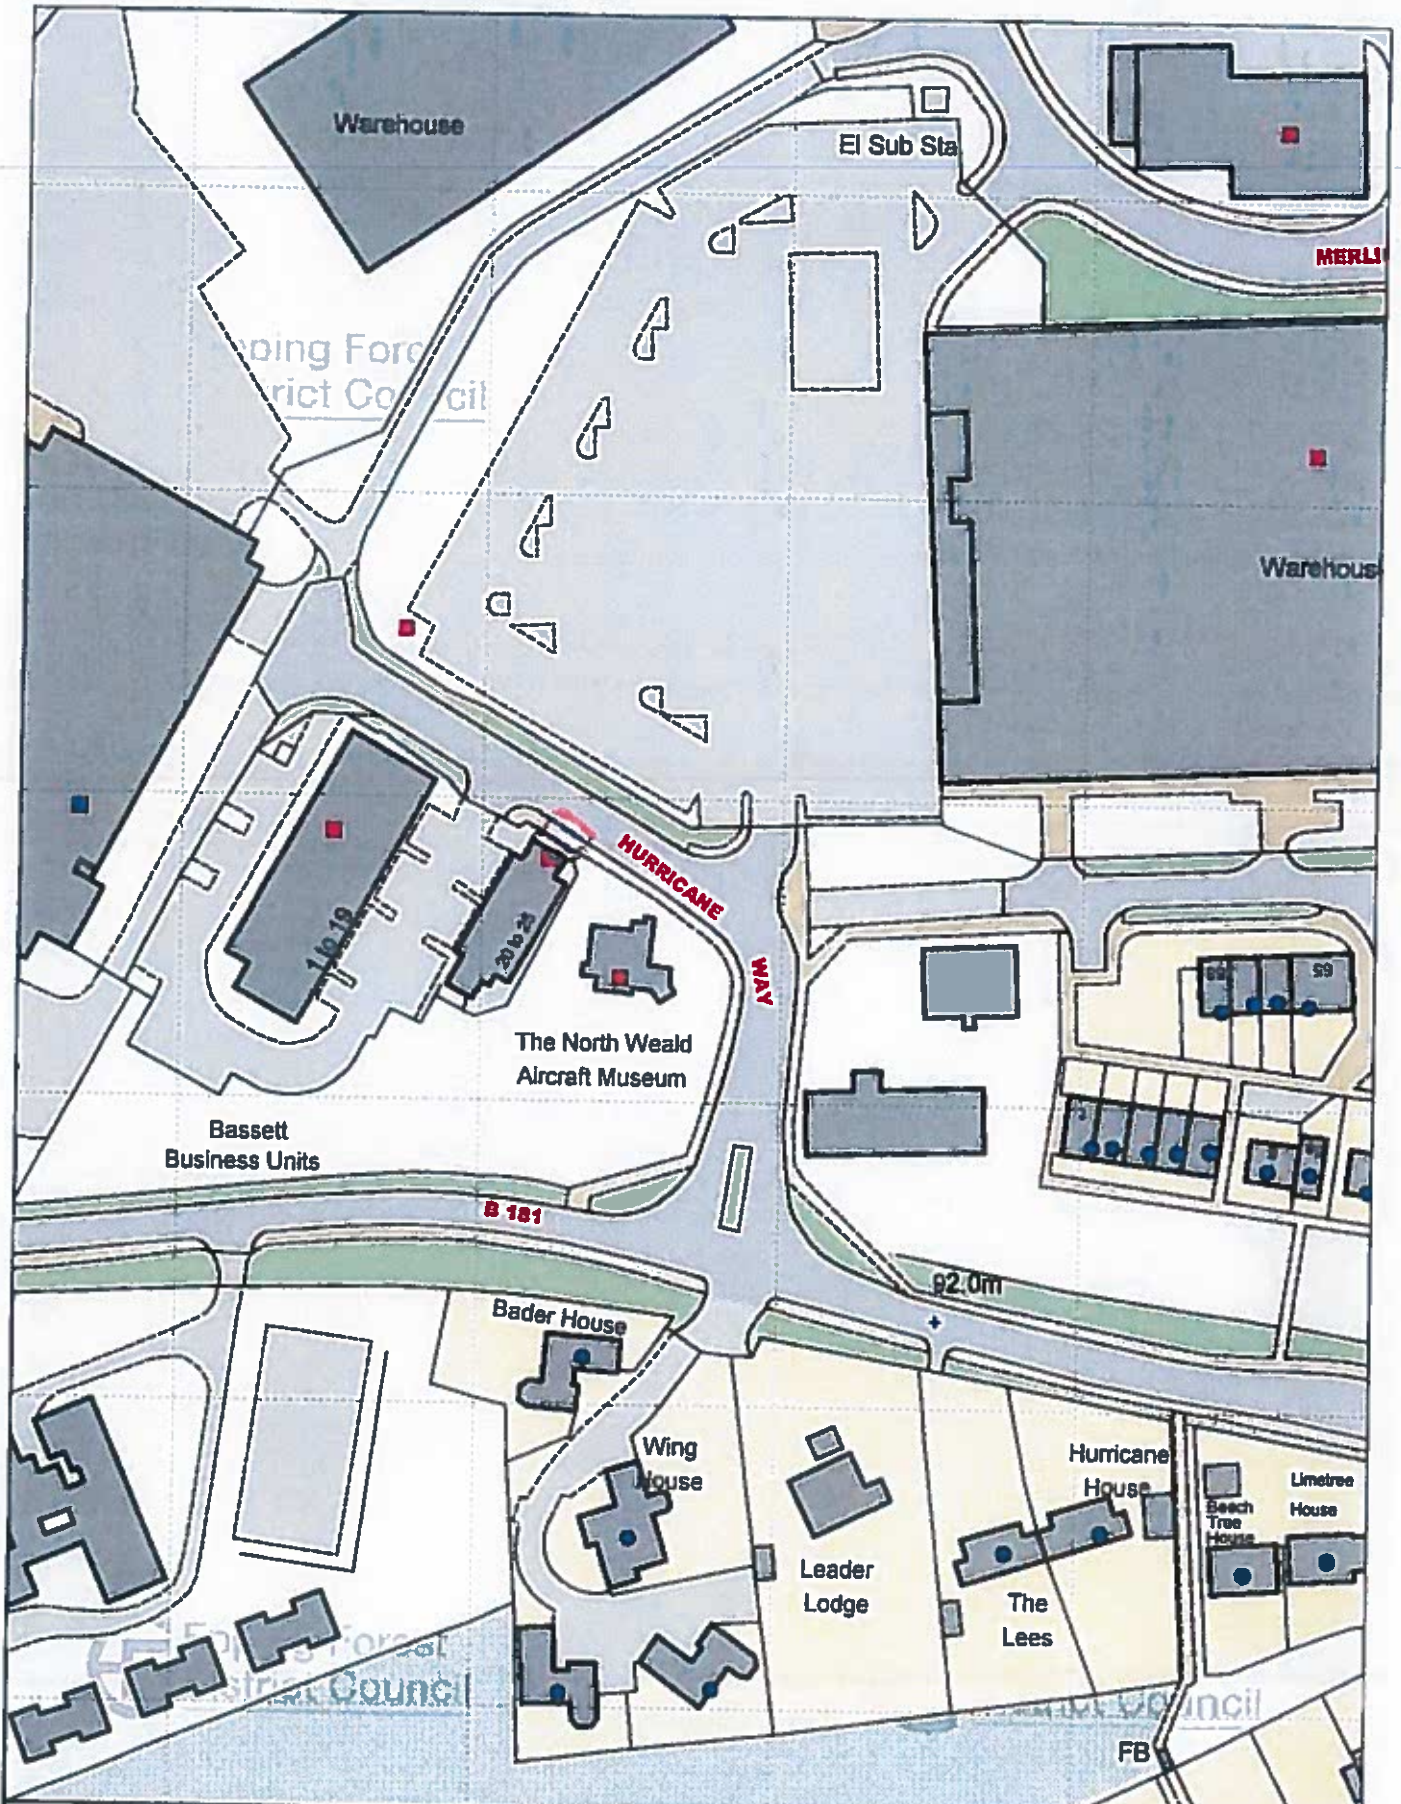

Epping Forest District Council
Civic Offices
High Street
Epping CM16 4BZ

Hurricane Way		Centre X: 549035.736
		Centre Y: 203809.219
Scale: 1:1250		Width: 225.000
Date: 20 Nov 2012		Angle: .000
Time: 11:43:32 AM		
Contains Ordnance Survey & Royal Mail Data © Crown Copyright & Database Right 2012. EFDC License No: 100018534 2012 © Royal Mail Copyright & Database Right 2012. © Environment Agency, © Copyright Geo Perspective, © Natural England 2012. Reproduced with the permission of Natural England		
		↑